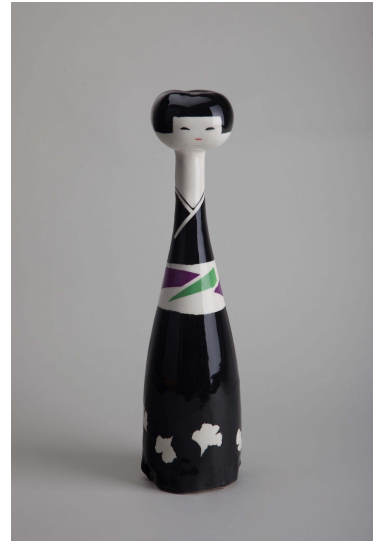

Sharyn Yoshimi

#66- Clay *Kaki-Kokeshi 01a* from the *Ceramic Kokeshi Series*, 2017
glazed ceramic (purple)
13" h x 3.5" w x 3.5" d
Courtesy of the Artist

#67- Clay *Kaki-Kokeshi 02a and 03a* from the *Ceramic Kokeshi Series*, 2017
glazed ceramic (blue)
13" h x 3.5" w x 3.5" d
Courtesy of the Artist